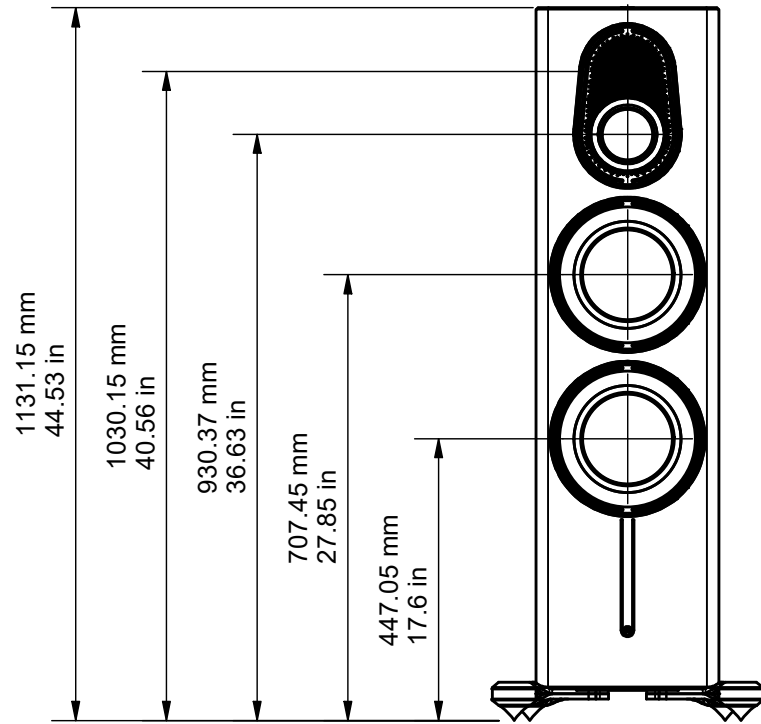

TOP

SIDE

FRONT

FRONT (WITHOUT SPIKES)

BACK

BASE

DRAWING FOR REFERENCE ONLY

PLATINUM 300 3G